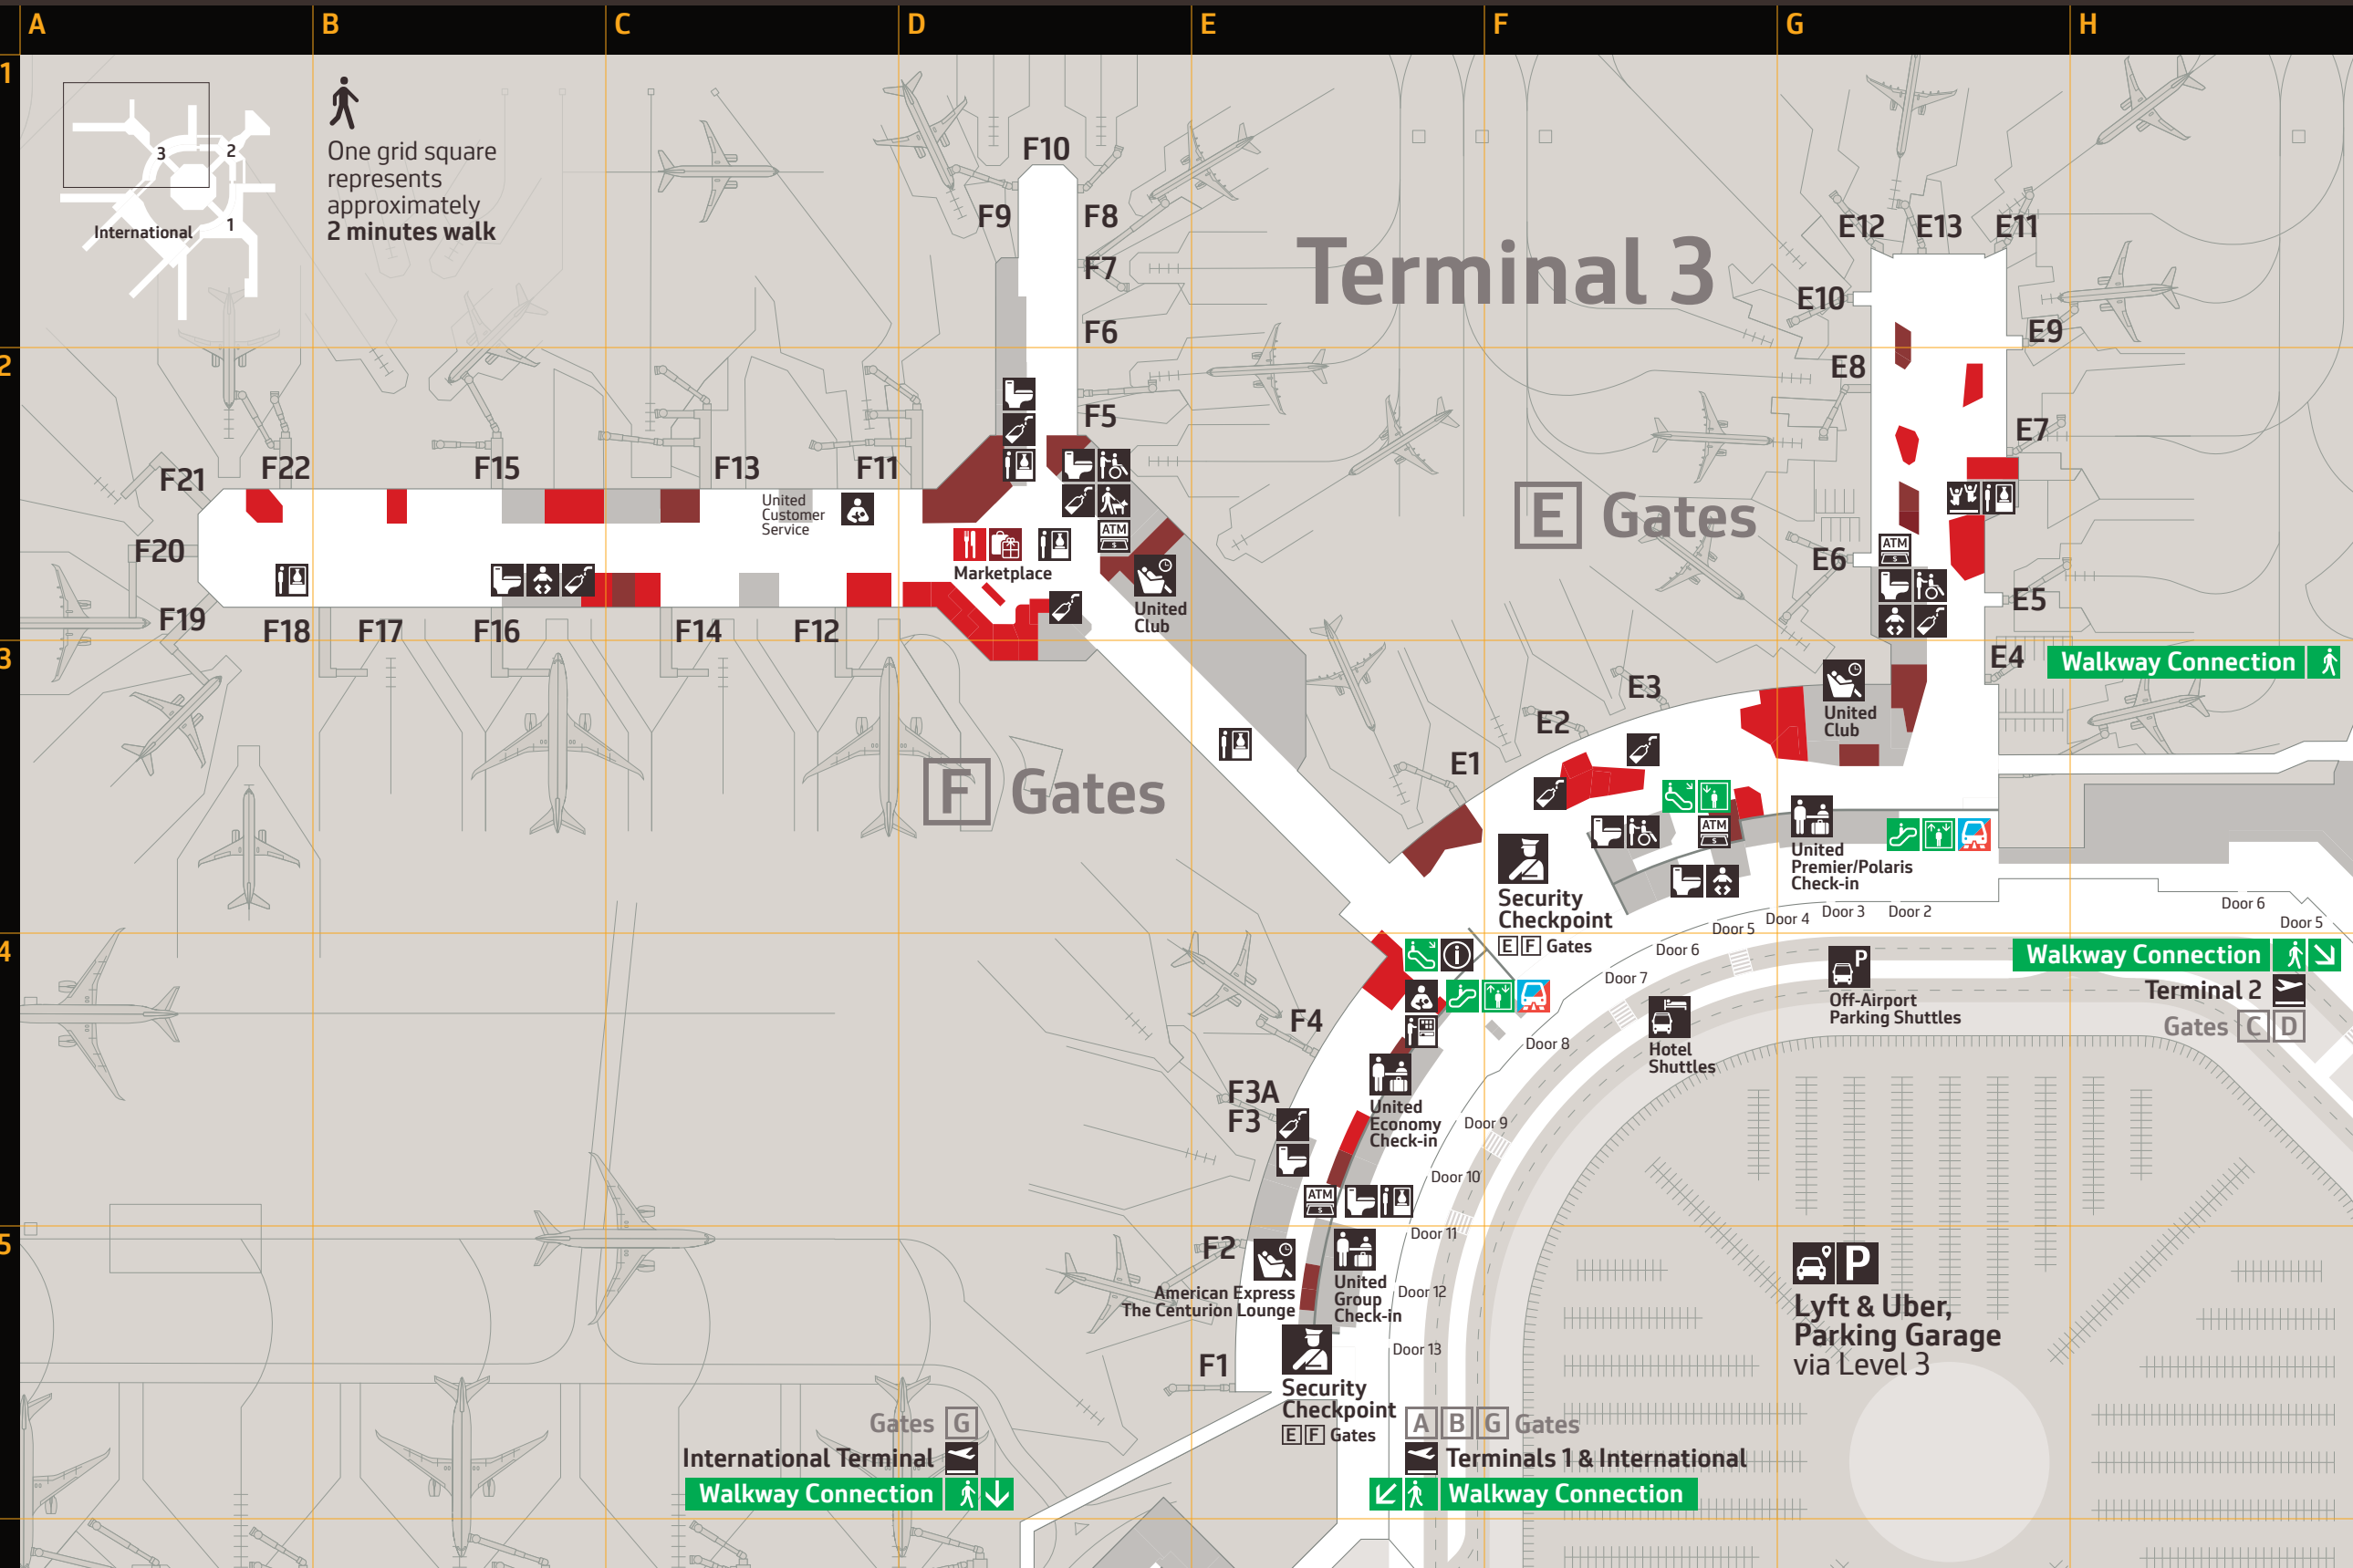

## Terminal 3

We want to ensure your experience at the Airport is an exceptional part of your trip.

At SFO, you'll enjoy airport services that go far beyond the ordinary. This is your free guide to Terminal 3 and the Walkway Connection to the International Terminal.

### Essentials

-  Animal Relief
-  ATM
-  Children's Area
-  Companion Care Restroom
-  Exhibition
-  Nursing Room
-  Nursery
-  Restroom
-  Vending Machine
-  Water

### Shopping

Books & News	Grid		
Compass Books	E3	Klein's Deli and Coffee Bar	C2, G2
Hudson News	E5	Deli	
SF Magazine News	D2	Koi Palace Express	D2
SF Travel News	G3	Chinese	
<b>Fashion &amp; Accessories</b>		Pronto!	G3, B2
Jo Malone & Tom Ford	F3	Deli	
Skyline News & Gifts	G1	Peet's Coffee	E4, F3
Sunglass Hut	E4, G3	Café	
<b>Food &amp; Drink</b>		Pie Five Pizza Co.	D2
Cafe X	E4	Pizza	
Farley's Community Cafe	A2	Proposition Chicken	D2
The Chocolate Market	G2	Fast Food	
<b>Technology</b>		Sankaku	F3
InMotion Entertainment	E4	Japanese	
Sound Balance	D2	Sidewalk Juice	C2
<b>Travel, Accessories &amp; Gifts</b>		Café	
Chalo	G2	Urban Tortilla	G2
District Market	D2	Mexican	
Pack-N-Go	G2	<b>Table Service</b>	
Silicon Valley News	C2	Mission Bar & Grill	G2
		American & Bar	
		San Francisco	B2
		Giants Clubhouse	
		American & Bar	

### Restaurants & Bars

Counter Services	Grid		
Amoura Café	D2	SF Uncork'd	B2
Bacon Bacon	D3	Wine Bar	
Bun Mee	D2	Union Street	F3
Burger King	F3	Gastropub	
Dogpatch Bakehouse & Café	G2	American & Bar	
Bakery & Café		Yankee Pier	E4
Farley's Community Café	G2	Seafood & Bar	
Bakery & Café		<b>Lounges &amp; Clubs</b>	
Green Beans Coffee Co Café	D2	American Express	E5
Ladle & Leaf	D2	The Centurion Lounge	
Soup & Salad		United Club	D2, G3
		<b>Museums &amp; Art</b>	
		Exhibition	A2, D2, E4, G2